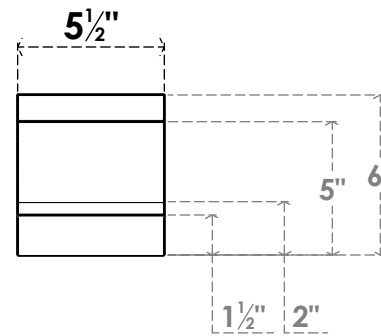

ITEM NUMBER: BRCPC055X06000X06000BOA

5 1/2"W X 6"D X 6"H BALBOA ARCHITECTURAL GRADE PVC CLOSED KNEE BRACE

SIDE PROFILE

FRONT PROFILE

ISOMETRIC

EKENA MILLWORK
2300 WEST MAIN ST.
CLARKSVILLE, TX 75426
TOLL FREE: 866-607-0453
WWW.EKENAMILLWORK.COM