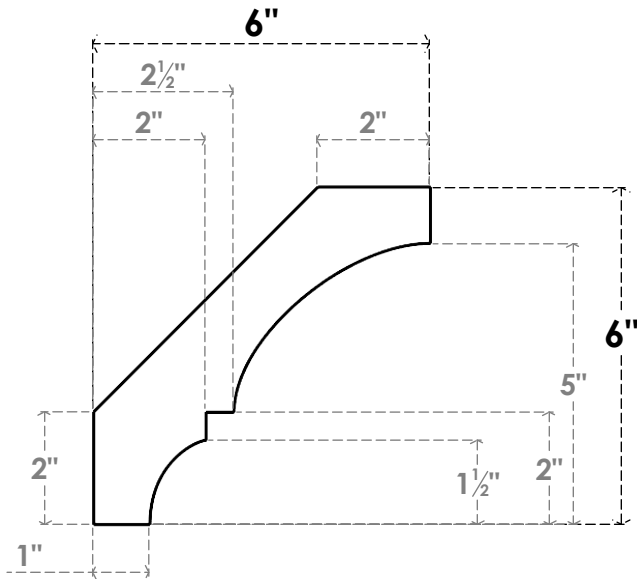

ITEM NUMBER: BRCPC055X06000X06000BOA

5 1/2"W X 6"D X 6"H BALBOA ARCHITECTURAL GRADE PVC CLOSED KNEE BRACE

SIDE PROFILE

FRONT PROFILE

ISOMETRIC

EKENA MILLWORK
2300 WEST MAIN ST.
CLARKSVILLE, TX 75426
TOLL FREE: 866-607-0453
WWW.EKENAMILLWORK.COM